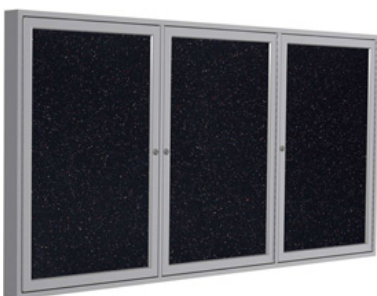

Choosing the **WRITE** Surface

Recycled Rubber Bulletin Board, Aluminum Trim, 36"W x 24"H
Item: B1481012

DecoAurora Precision Magnetic Whiteboard Silver/Mahogany Frame 72"W x 48"H
Item: B1480584

Foam Eraser - 12 per carton
Item: B1480485

Bulletin Board, One Door 18"W x 24"H
Item: 571243

Bulletin Board, Two Door 48"W x 36"H
Item: 571246

DecoAurora Vinyl Bulletin Board, Gray Trim, 72"W x 48"H, Gray
Item: B1480319

Triumph Display Easel 36"W x 62"H
Item: B243527

Letter Set-Gothic 1"
Item: B243486

3-Door Enclosed Recycled Rubber Bulletin Board, 96"W x 48"H
Item: B1479451

2-Door Enclosed Bulletin Board, Walnut Frame, 60"W x 36" H
Item: B1479364

Mobile Reversible Magnetic Porcelain Whiteboard, Aluminum Frame, 72"W x 48"H
Item: B859970