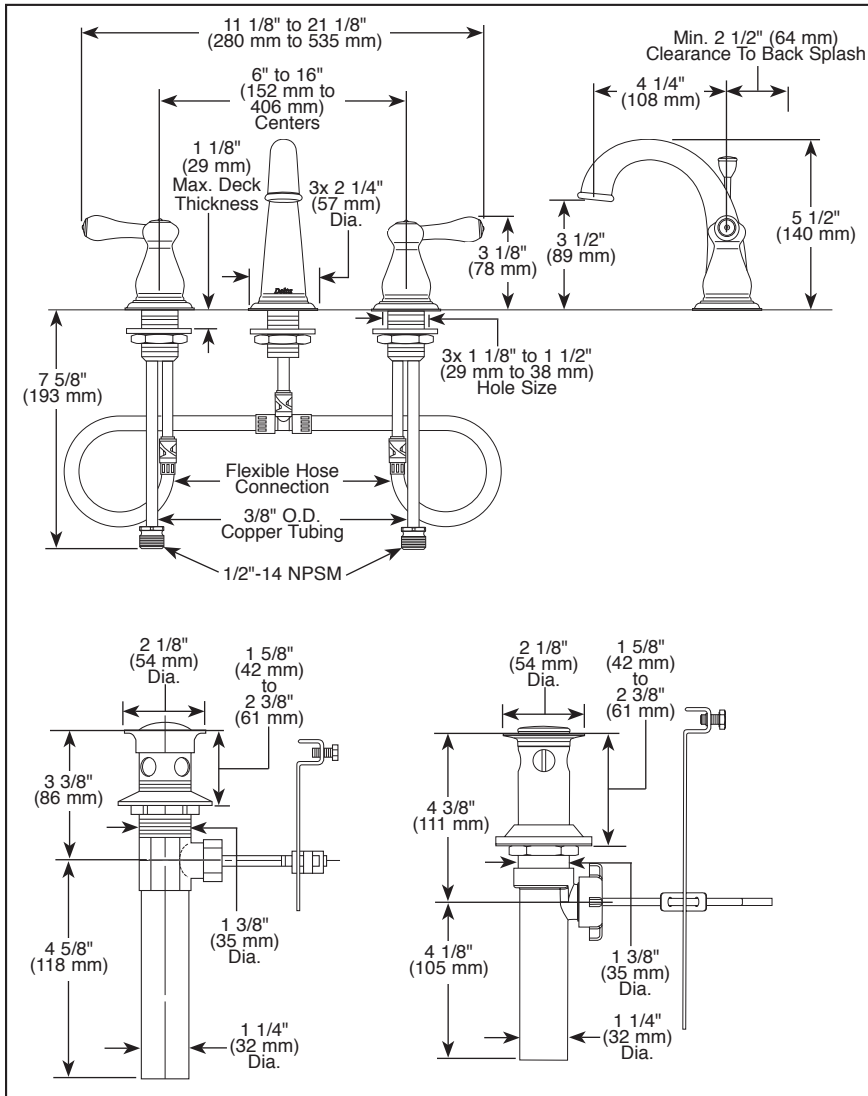

Submitted Model No.: _____

Specific Features: _____

▲ Designate proper finish suffix

LAVATORY FAUCETS

- Leland® Bath Collection
- Two Handle Widespread Deck Mount
- 3 Hole Sink Applications
- 6"-16" Centers
- Quick-Snap® Installation

STANDARD SPECIFICATIONS:

- Solid brass fabricated end valve and spout bodies.
- Widespread - 6" (152 mm) to 16" (406 mm) centers.
- 4 1/4" (108 mm) long, 5 1/2" (140 mm) high, rigid spout.
- 1/4 turn handle stops.
- Hot and cold stems are interchangeable.
- Control mechanism is a rotating cylinder with stainless steel plate and 90° rotation, with replaceable non-metallic seats operating in stainless steel lined sockets.
- 3/8" O.D. straight pex supply tubes with 1/2"-14 NPSM adapters.
- Models without suffix "MPU" have polypropylene pop-up type drain fitting with plated metal flange and stopper cap.
- Models with suffix "MPU" have metal drain with pop-up type fitting with plated flange and stopper.
- Maximum flow rate 1.5 gpm @ 60 PSI.
- Note: Standard mounting deck thickness can be extended 1" with RP10612.

55 E. 111th Street, Indianapolis, Indiana 46280
 350 South Edgeware Road, St. Thomas, ON N5P 4L1
 © 2013 Masco Corporation of Indiana

Delta reserves the right (1) to make changes in specifications and materials, and (2) to change or discontinue models, both without notice or obligation. Dimensions are for reference only. See current full-line price book or www.deltafaucet.com for finish options and product availability.