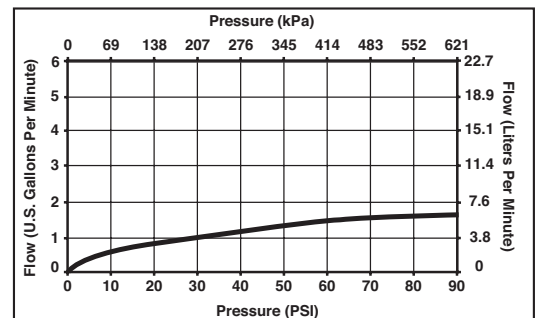

55 E. 111th Street, Indianapolis, Indiana 46280
350 South Edgeware Road, St. Thomas, ON N5P 4L1
© 2013 Masco Corporation of Indiana

Delta reserves the right (1) to make changes in specifications and materials, and (2) to change or discontinue models, both without notice or obligation. Dimensions are for reference only. See current full-line price book or www.deltafaucet.com for finish options and product availability.